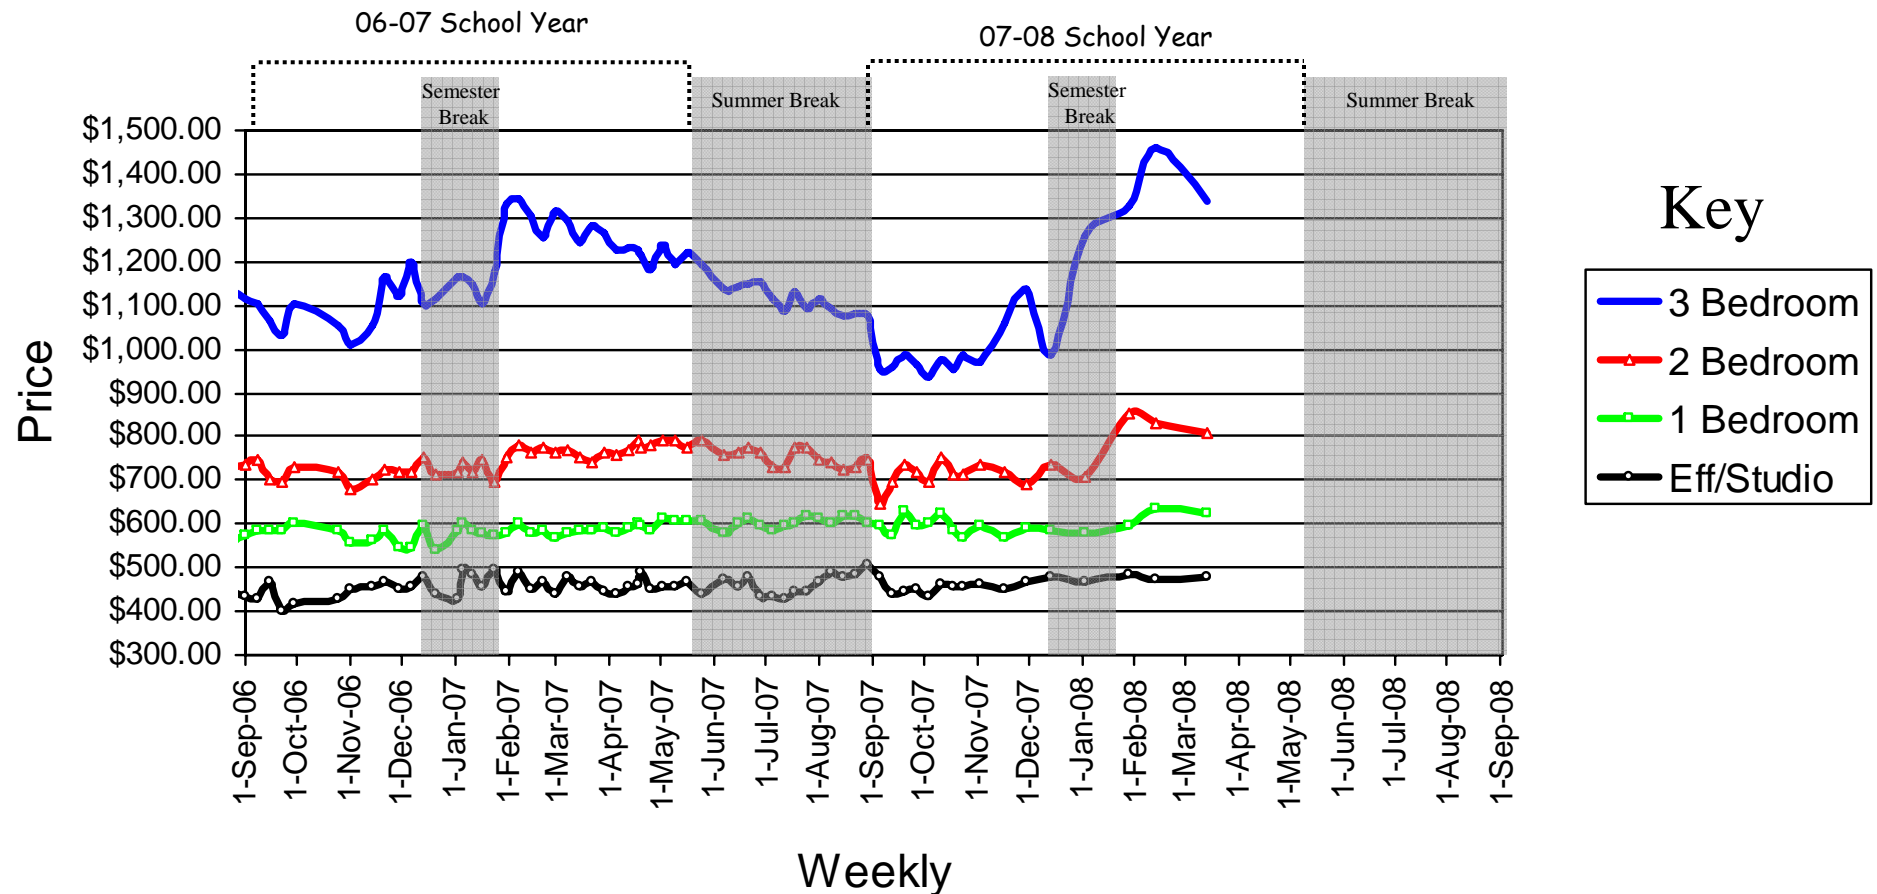

Average Rent

Average Rent: This is calculated by adding up all of the rental listings and then dividing by the total number of rental listings (separated by number of bedrooms) on the website each Friday.